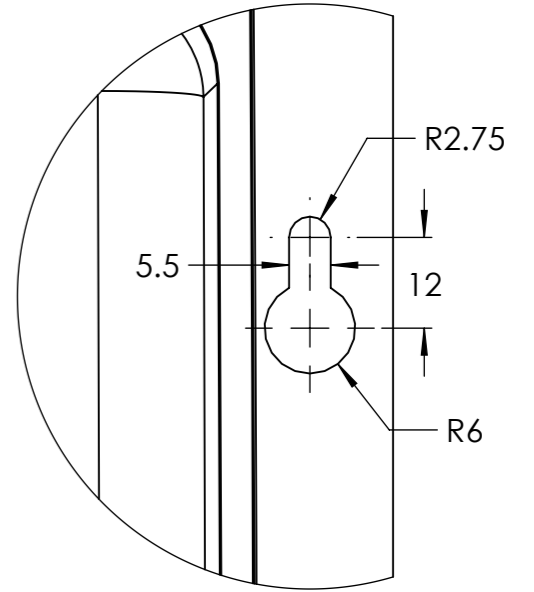

Dimension Drawing - SmartSolar charge controller	
SCC115045310	SmartSolar MPPT 150/45-MC4
SCC115060310	SmartSolar MPPT 150/60-MC4
SCC115070310	SmartSolar MPPT 150/70-MC4

DETAIL A
SCALE 1 : 1

DETAIL B
SCALE 1 : 1

Dimensions in mm