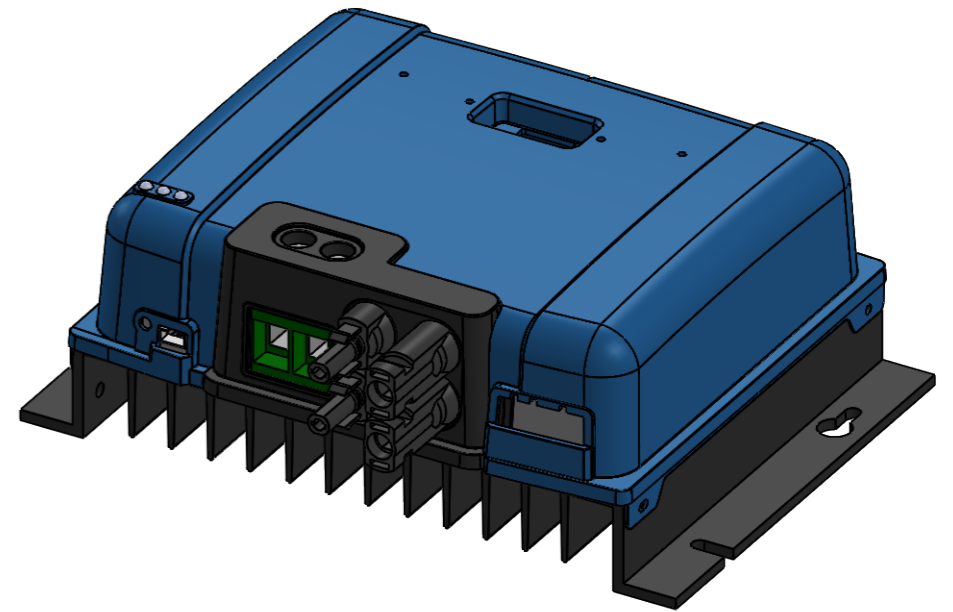

Dimension Drawing - SmartSolar charge controller	
SCC115045310	SmartSolar MPPT 150/45-MC4
SCC115060310	SmartSolar MPPT 150/60-MC4
SCC115070310	SmartSolar MPPT 150/70-MC4

DETAIL A
SCALE 1 : 1

DETAIL B
SCALE 1 : 1

Dimensions in mm