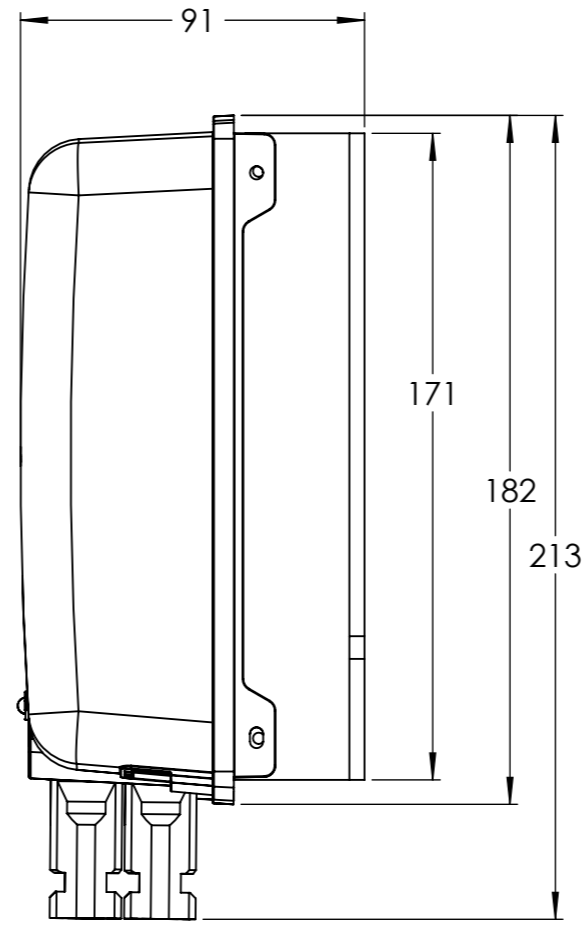

Dimension Drawing - SmartSolar charge controller	
SCC115045310	SmartSolar MPPT 150/45-MC4
SCC115060310	SmartSolar MPPT 150/60-MC4
SCC115070310	SmartSolar MPPT 150/70-MC4

DETAIL A
SCALE 1 : 1

DETAIL B
SCALE 1 : 1

Dimensions in mm