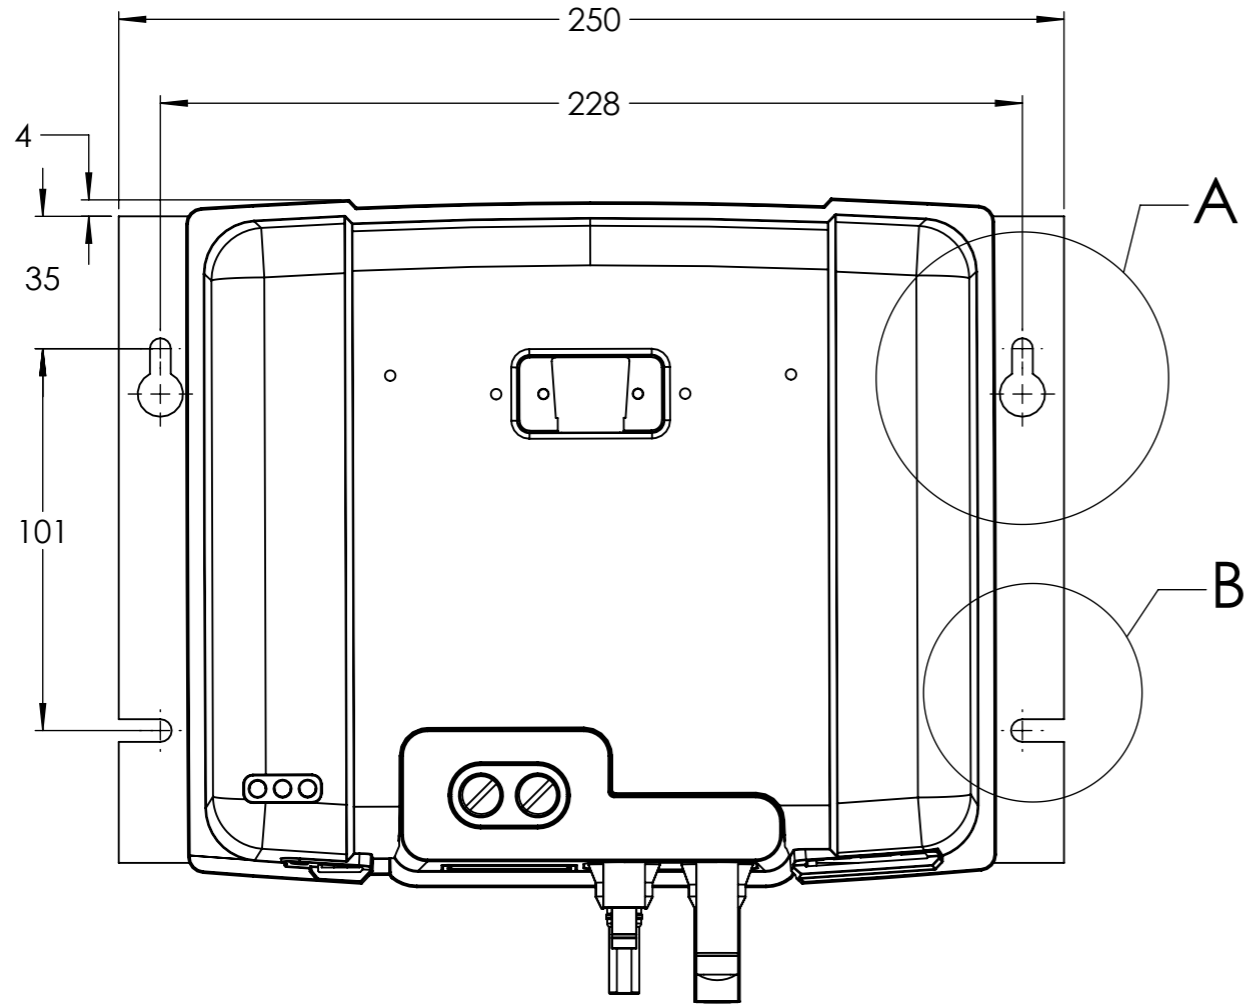

Dimension Drawing - SmartSolar charge controller	
SCC115045310	SmartSolar MPPT 150/45-MC4
SCC115060310	SmartSolar MPPT 150/60-MC4
SCC115070310	SmartSolar MPPT 150/70-MC4

DETAIL A
SCALE 1 : 1

DETAIL B
SCALE 1 : 1

Dimensions in mm