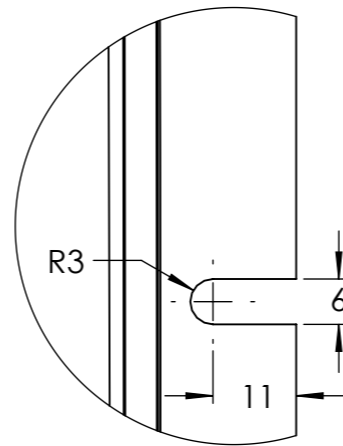

Dimension Drawing - SmartSolar charge controller	
SCC115045310	SmartSolar MPPT 150/45-MC4
SCC115060310	SmartSolar MPPT 150/60-MC4
SCC115070310	SmartSolar MPPT 150/70-MC4

DETAIL A
SCALE 1 : 1

DETAIL B
SCALE 1 : 1

Dimensions in mm